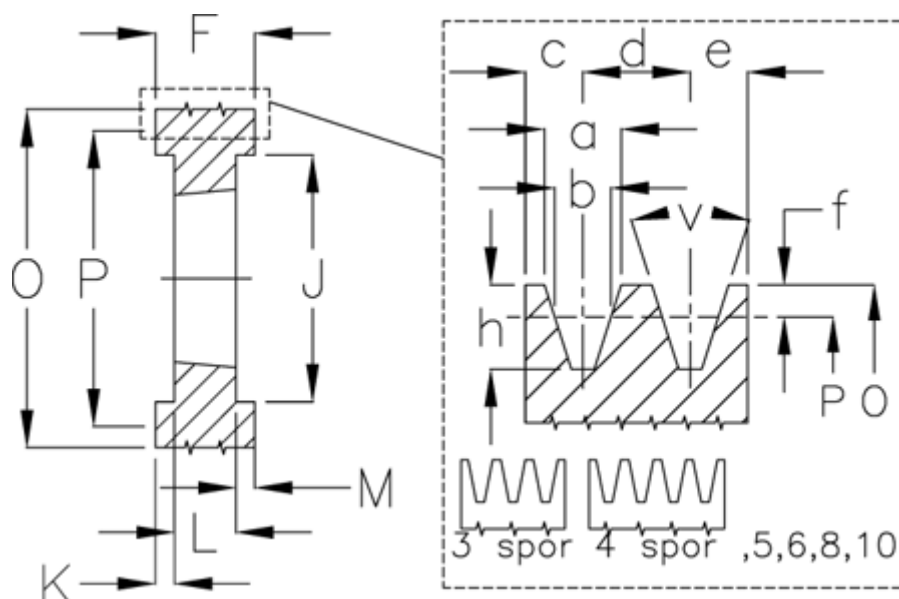

Article number: 604111020004

Description: V-belt pulley SPB 200/4 TL3020

## Measures

a	= 16.3	For bush	= 3020	O	= 207.0
b	= 14.0	h	= 17.5	P	= 200
Bush $\zeta$ max	= 75	J	= 157	Type	= SPB
c	= 12.5	K	= 15,5	v	= 38 degrees
d	= 19.0	L	= 51		
e	= 12.5	m	= 15.5		
f	= 3.5	N	= -		
F	= 82	Number of ribs	= 4		